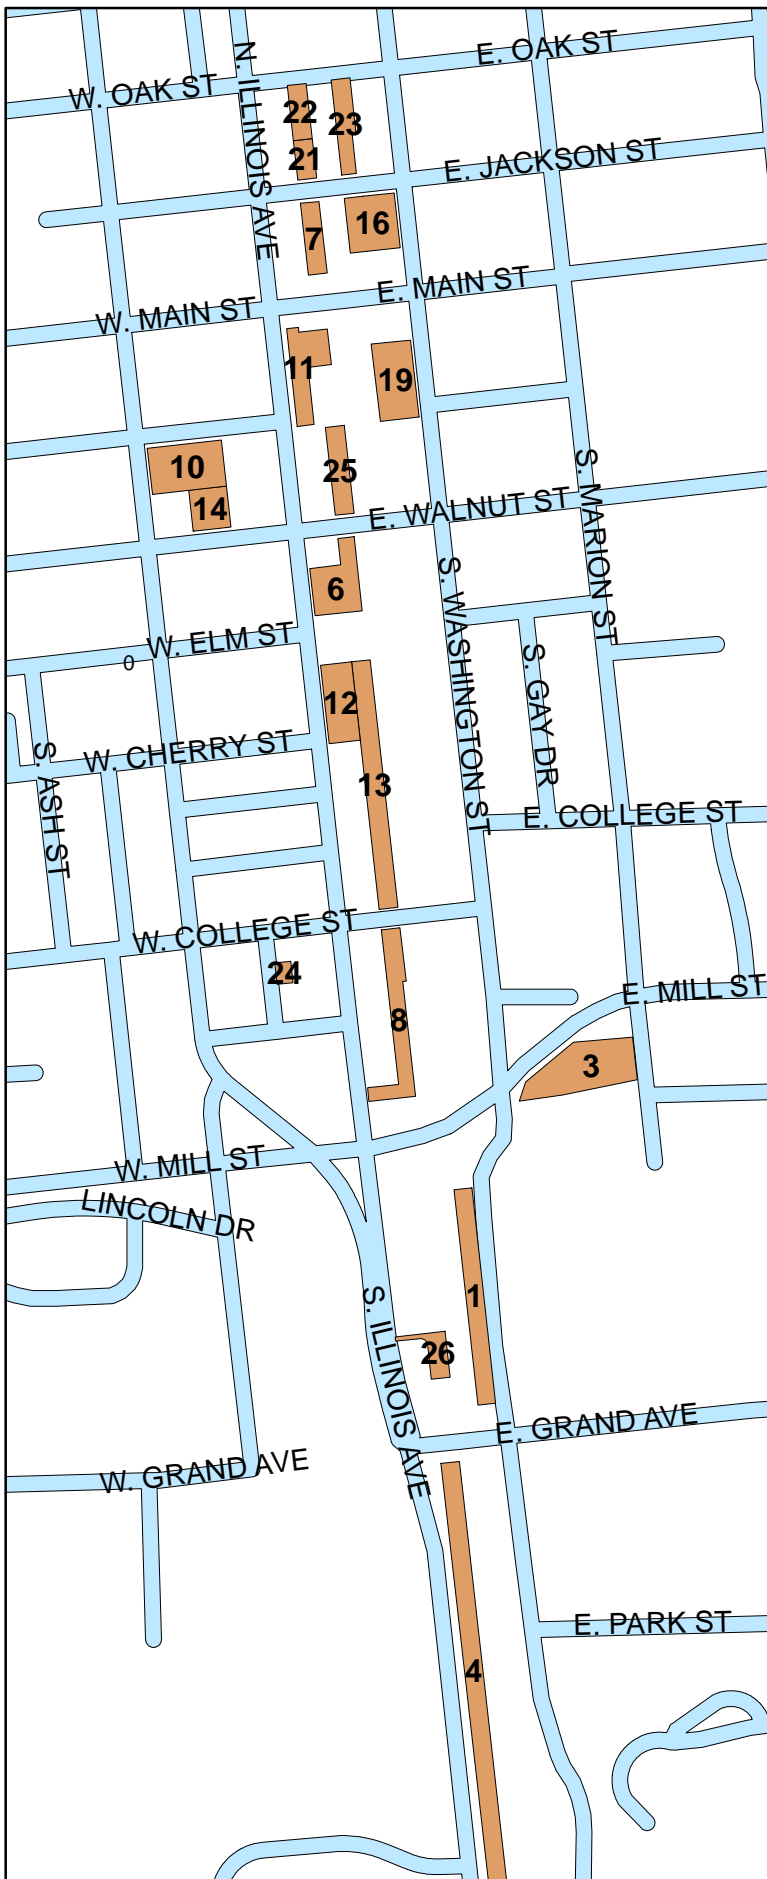

# Carbondale Downtown Parking Lot Map

**Legend**

- City Parking Lots
- Streets

Lot #	Location and Notes	# Stalls
1	Not Available for Parking - Leased	0
3	East Mill Street at Washington	126
4	South Illinois Avenue, South of Grand	202
6	Walnut Street - South of Illinois Avenue	19
7	Permit Only Parking - Jackson at Historic Pavilion	41
8	South Illinois Avenue - College to Mill	100
10	City Hall - Employee Parking Lot	93
11	South Illinois Avenue - Main to Monroe (Old Depot)	70
12	Amtrak Station - Metered and Long Term Parking	41
13	South Illinois Avenue, Amtrak Station to College	101
14	City Hall - Metered Parking Lot	38
15	North Illinois Avenue at Chestnut Street (not pictured)	27
16	Washington at Jackson	67
19	Washington at Monroe (Veterans Plaza)	55
21	Not Available for Parking - Leased	0
22	Not Available for Parking - Leased	0
23	Jackson Street - Between Washington and Oak	30
24	Renfro South of College (Leased by City)	13
25	Walnut Street, north of Illinois Avenue	39
26	South Illinois Avenue - North of Grand	18